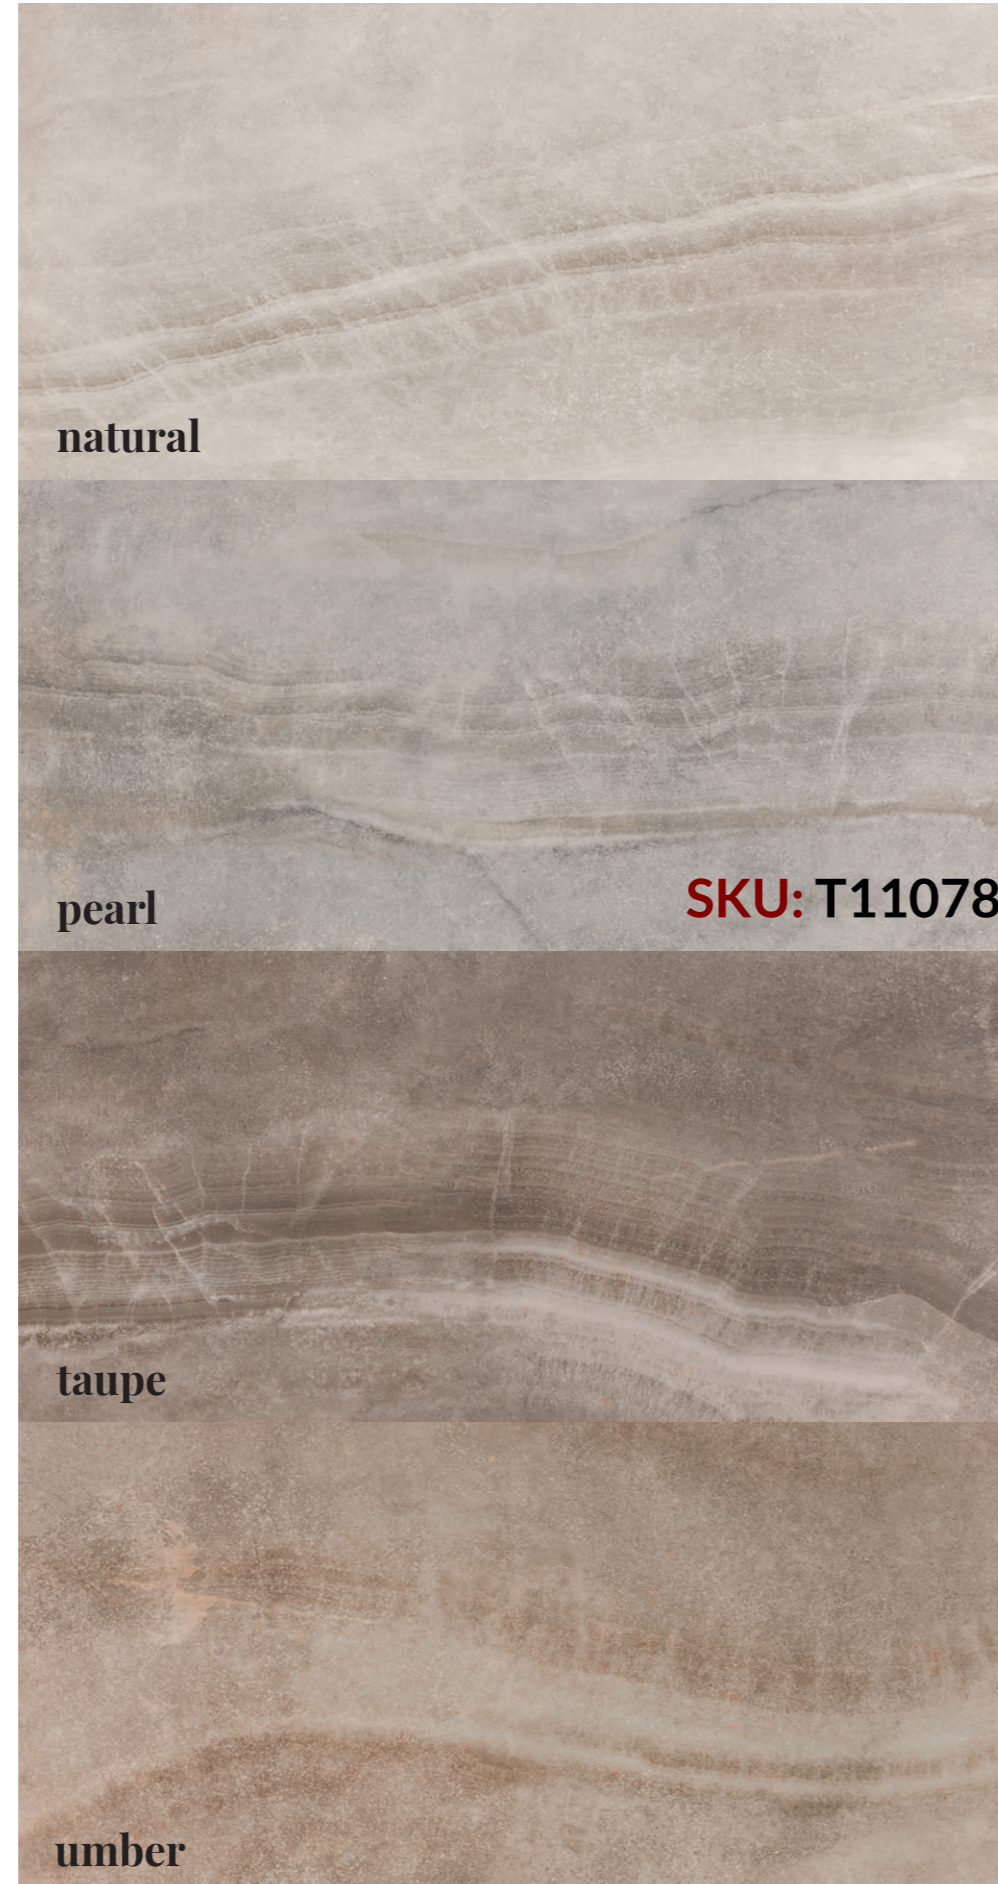

Available colours

BRACCIANO

BRACCIANO

BRACCIANO

AGATE

TILE AND STONE

West Location (HEAD OFFICE)

18411 - 104 Avenue